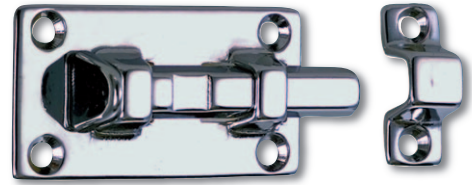

Ship Bolt and Cabin Door Hooks

Ship Bolt

Material: Bronze
 Finish: Chrome Plated
 Dimensions: Length: 2-5/8", Width: 1-1/4"
 Screw Size: #6
 Features: Includes Brass Friction Spring to Eliminate Rattle and Provide Detented Operation

Fig. 1053

Retail Pkg.	OEM Bulk Pkg.
1053DP0CHR	1053000CHR

Cabin Door Hook

Material: Bronze
 Finish: Plain or Chrome Plated
 Screw Size: #6

Length Hook	Chrome Plated Retail Pkg.	Chrome Plated OEM Bulk Pkg.	Plain Standard
1-1/2"	0956DP1CHR	0956001CHR	0956001PLB
2"	0956DP2CHR	0956002CHR	0956002PLB
2-1/2"	0956DP3CHR	0956003CHR	0956003PLB
3"	0956DP4CHR	0956004CHR	0956004PLB
3-1/2"	0956DP5CHR	-----	0956005PLB
4"	0956DP6CHR	0956006CHR	0956006PLB
5"	0956DP7CHR	0956007CHR	0956007PLB
6"	0956DP8CHR	0956008CHR	0956008PLB

Fig. 0956

Spare Parts Ordering Information

Bronze Keepers (2 per card): 0959DP0PLB
 Chrome Keepers (2 per card): 0959DP0CHR
 Chrome Keepers OEM Bulk (100 pcs.): 0959000CHR

Cabin Door Hook

Material: Zinc Alloy
 Finish: Chrome Plated
 Screw Size: #6